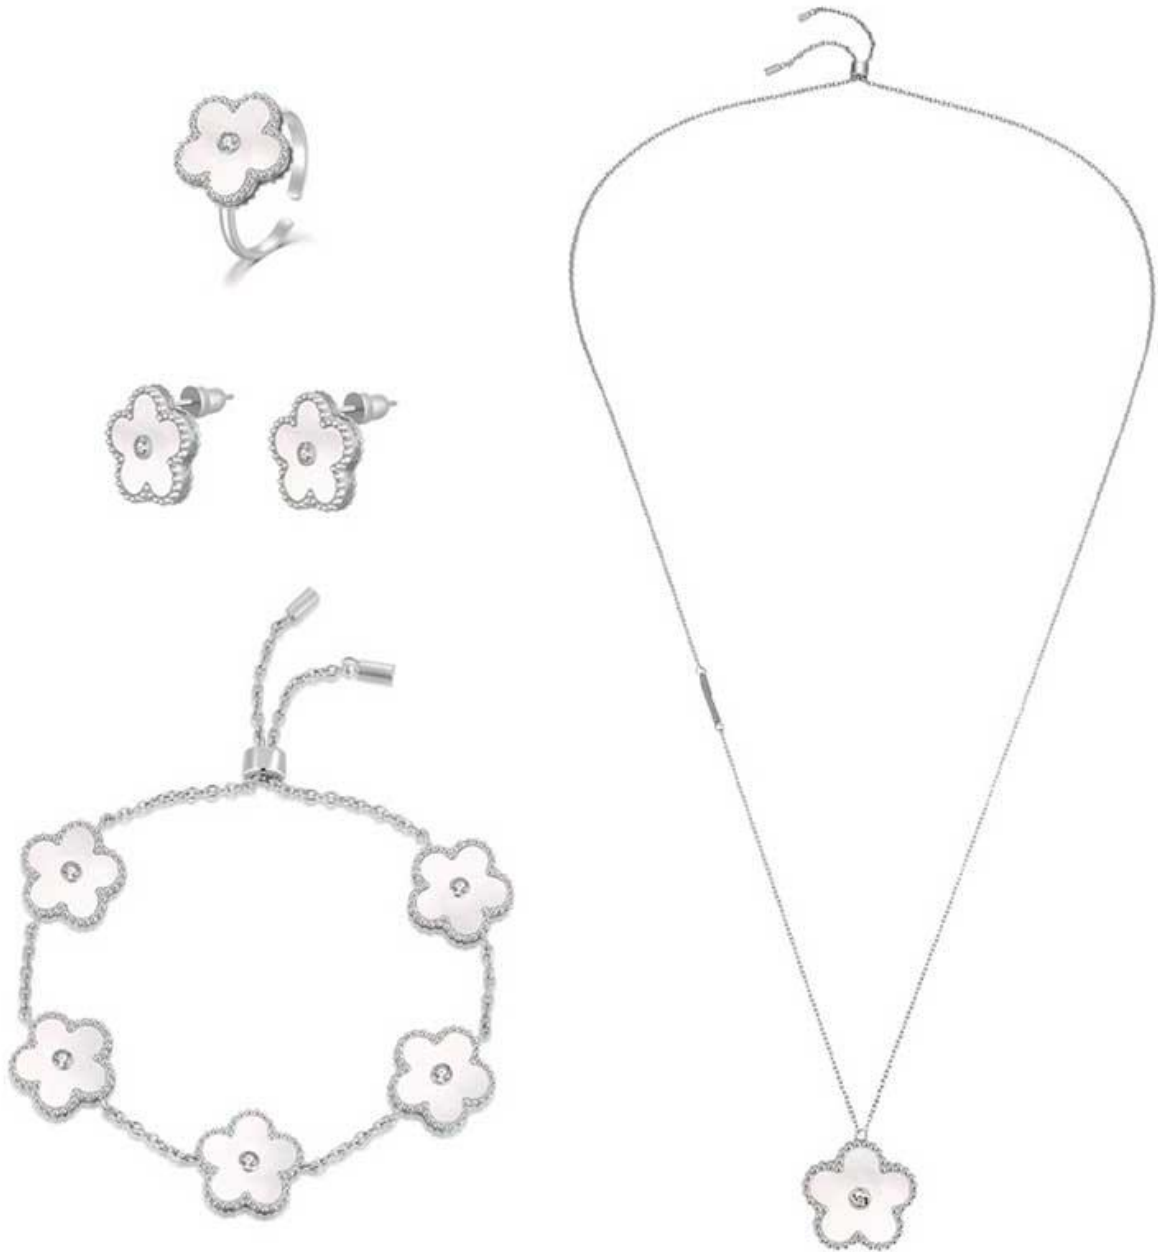

Blossom / Set Red Gold (blossom-set-red-gold)

#	Alt	Shopify CDN	R2 mirror
1	-	https://cdn.shopify.com/s/files/1/0577/7411/2931/products/set2_8fe98faa-c7ea-44aa-9096-7f2018922c62.jpg?v=1663656259	-
2	-	https://cdn.shopify.com/s/files/1/0577/7411/2931/products/n1_392e7ef0-0a31-4e89-93aa-31c3d83c9e0a.jpg?v=1663656259	-
3	-	https://cdn.shopify.com/s/files/1/0577/7411/2931/products/b1_65f4ac51-64c4-4701-b753-6e6dae2e1263.jpg?v=1663656259	-
4	-	https://cdn.shopify.com/s/files/1/0577/7411/2931/products/e2_f3d0905f-e77e-4304-8c2e-86b499e21204.jpg?v=1663656259	-